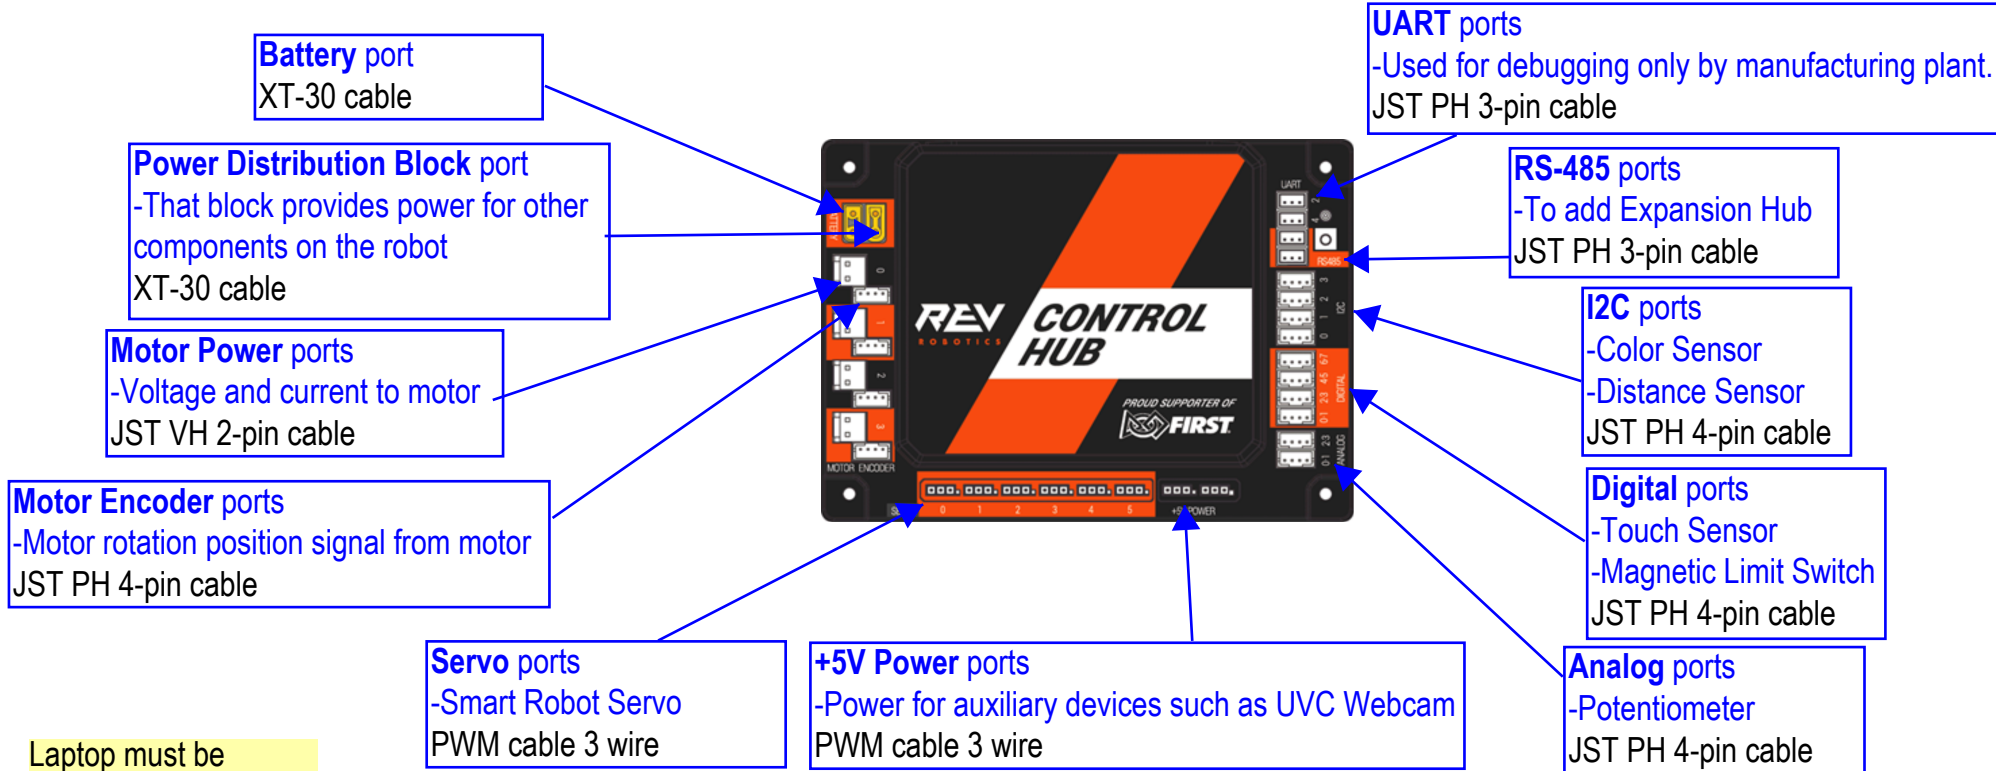

Control Hub - Port Descriptions

Laptop must be Windows based.